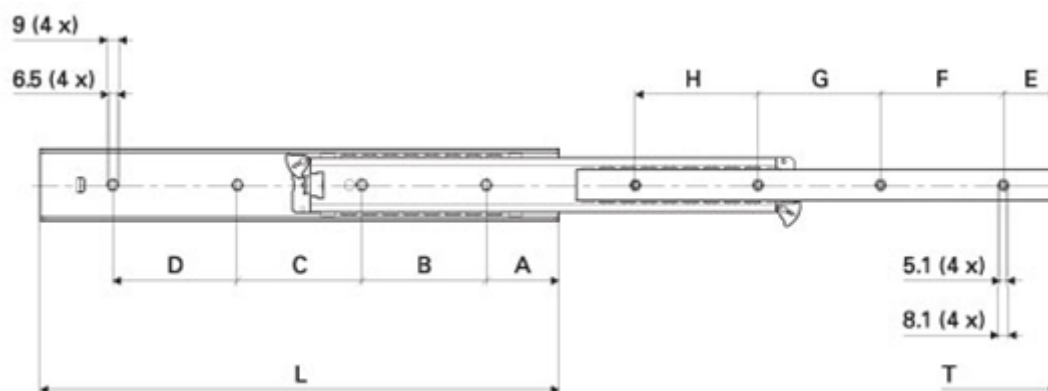

Data Sheet

Article number: 11112511

Description: Thomas Regout Telescopic Slide 11112511 ULF HD Bilex, 3-piece
Length 500 mm / load cap. 131 kg / extension 503 mm

Measures

A = 58

L = 500

B = 128

T = 503

C = 128

D = 128

E = 43.5

F = 128

G = 128

H = 128